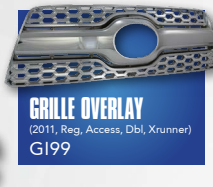

GRILLE OVERLAY
(05-10 Reg, Dbl, Ext)
GI26